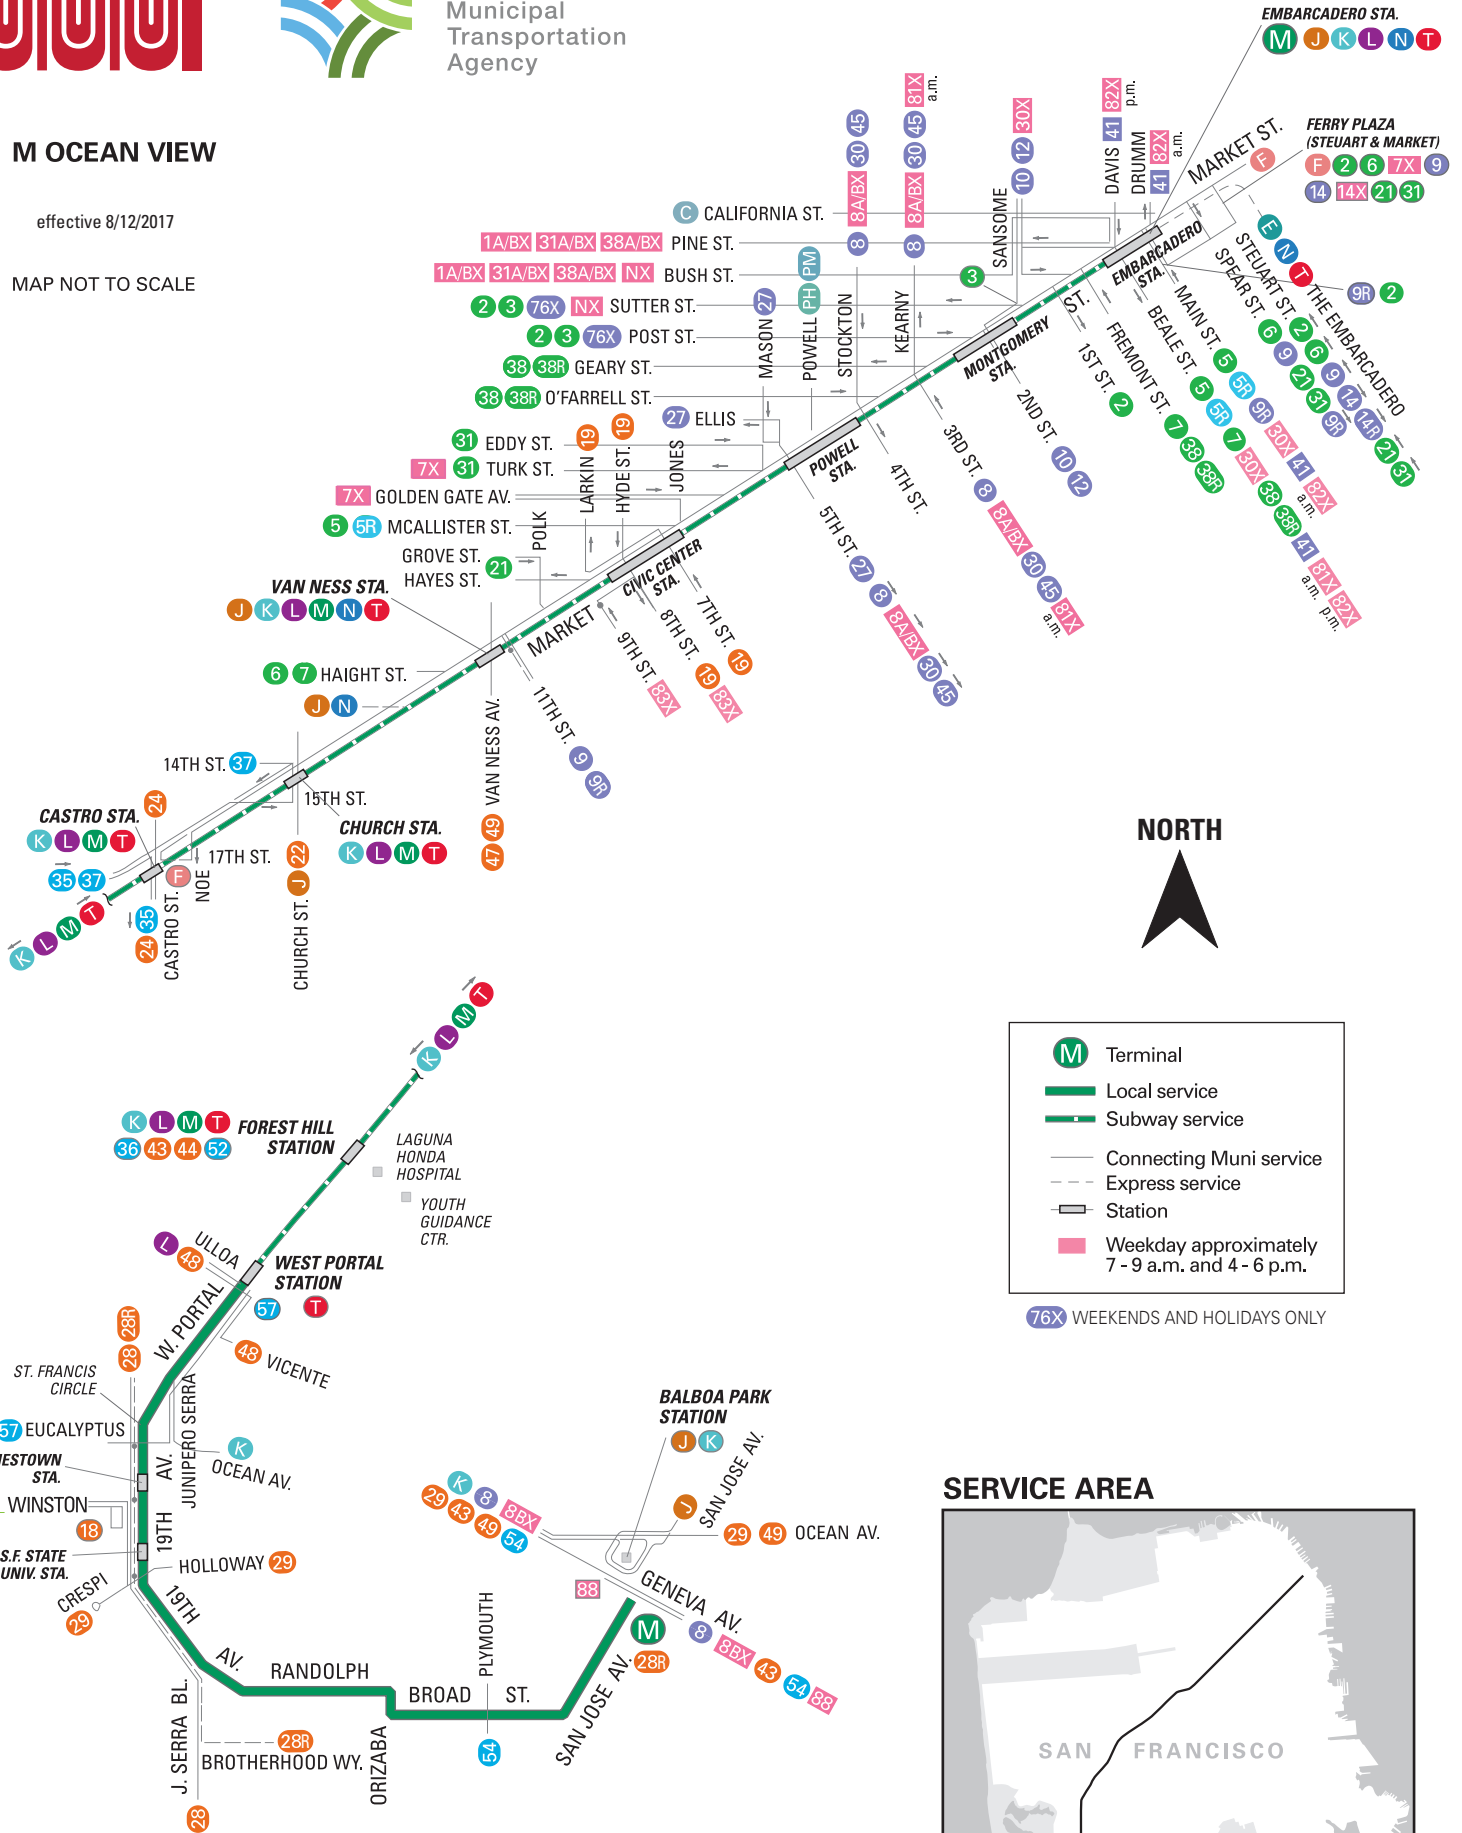

SFMTA
Municipal
Transportation
Agency

M OCEAN VIEW

effective 8/12/2017

MAP NOT TO SCALE

	Terminal
	Local service
	Subway service
	Connecting Muni service
	Express service
	Station
	Weekday approximately 7-9 a.m. and 4-6 p.m.

(76X) WEEKENDS AND HOLIDAYS ONLY

SERVICE AREA